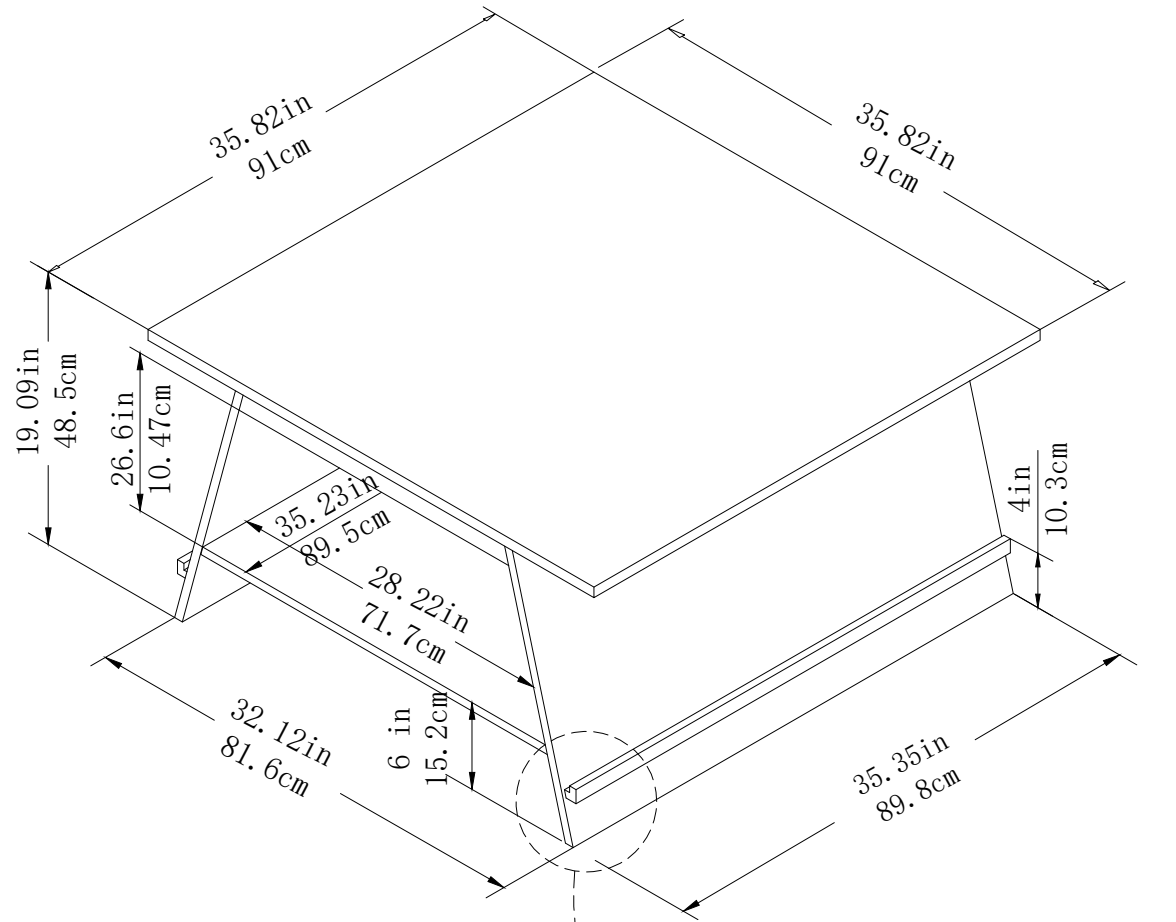

Coffee Table

Model Number: 2578905COM

Fininsh:

Wood Breakdown:

PB: 100%

Total storage : 11.25 Cubic feet

Overall Product Size:

35.8" W x 35.8" D x 19" H

91.0 cm W x 91.0 cm D x 48.5cm H

Maximum Weight Capacities
Net Weight 57.77LBS (26.26kg)