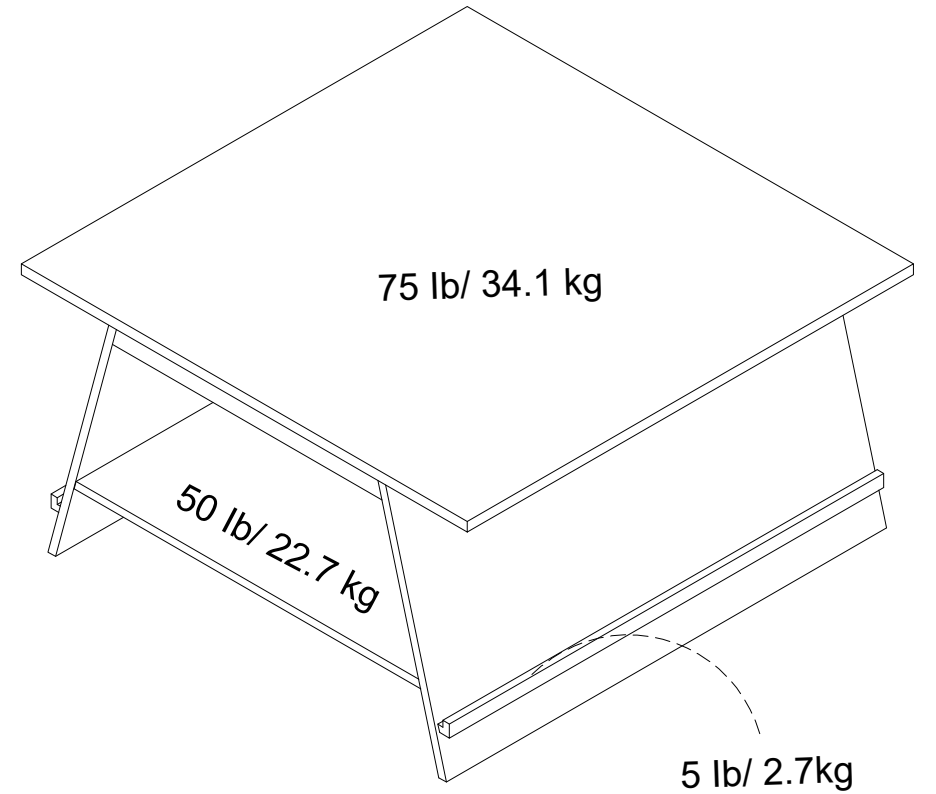

Coffee Table

Model Number: 2578905COM

Fininsh:

Wood Breakdown:

PB: 100%

Total storage : 11.25 Cubic feet

Overall Product Size:

35.8" W x 35.8" D x 19" H

91.0 cm W x 91.0 cm D x 48.5cm H

Maximum Weight Capacities
Net Weight 57.77LBS (26.26kg)